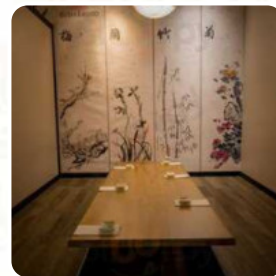

Sushi Wood Menu

<https://menulist.menu>

A-1221 7th Ave, Fernie I-V0B 1M0, Canada, Fernie Alpine Resort Canada
(+1)7785195255

Here you can find the menu of Sushi Wood in Fernie Alpine Resort Canada. At the moment, there are 1 meals and drinks on the card. You can inquire about *seasonal* or *weekly deals* via phone. What [User](#) likes about Sushi Wood:

A great sushi restaurant. Our server was polite and very attentive to our group. There is a large selection of sushi, sashimi and Korean food. There is no selection for tea or coffee you get a choice of green tea, or green tea, so I hope you like green tea. The restaurant is decorated with ornamental cherry trees. Bathrooms are clean. There are traditional dining booths to choose. The sushi was great! We will be back... [read more](#). In the Sushi Wood from Fernie Alpine Resort Canada, a lot of fresh vegetables, fish, and meat are used to prepare easy-to-digest, flavorful Japanese menus, Additionally, lovers of Korean cuisine will be well catered for at the eatery with menus like Bap, Kimchi or Jjigae. The **Asian fusion cuisine** is likewise an important part of Sushi Wood. Anyone who finds the everyday and generally known dishes too boring should approach with a willingness to experiment and try some exciting combination of ingredients taste, On the menu there are also several **Asian meals**.