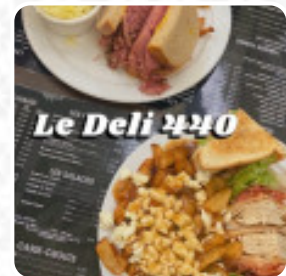

We might have the menu of Le Deli Du Marche from Laval in the gallery. A list of the dishes and drinks can be found further down. Are you currently at Le Deli Du Marche or planning a visit? Help us by **uploading the meal plan here**. What [User](#) likes about Le Deli Du Marche:

I picked up smoked meat for my dad's 90th birthday. He loves smoked meat but hasn't been able to eat it for the last five years or so. This is the most tender and juicy smoked meat we've ever had. I think he must've eaten 1/2 lb. All by himself without any problems. They were so helpful and prepared it all super early so I could bring it to him in his chsld on the West Island. Thank you so much again ! [read more](#). What [User](#) doesn't like about Le Deli Du Marche:

Very mediocre food. Their smoked meat is supplied by Lesters, which makes them nothing more special than other big name smoked meat restaurants (also supplied by industrial manufacturers). Also they don't take credit card so be aware of that. [read more](#). Le Deli Du Marche, popular for its **diverse Canadian meals**, uses products that are typical of the country, The meals are usually prepared for you in a short time and fresh. If you decide to come for breakfast, a *hearty brunch* is ready for you.