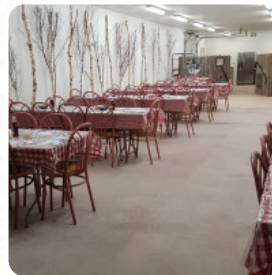

On this site, you can find the complete menu of Davison's Pancake House Maple Products from Halfway River. Currently, there are 1 dishes and drinks up for grabs. For **changing offers**, please contact the owner of the restaurant directly. You can also contact them through their website. What [User](#) likes about Davison's Pancake House Maple Products:

First time and absolutely loved it!! We have always bought their products but never made it to the pancake house til today. The staff were super friendly, the food delicious and prices great! I had the maple pulled pork sandwich and I would buy the coleslaw by the bucket ! My family had breakfast and said it was the best bacon? ! Thank you for a great experience! [read more](#). Davison's Pancake House Maple Products is famous for its **diverse Canadian dishes**, made from typical country products, here they serve a comprehensive brunch in the morning.