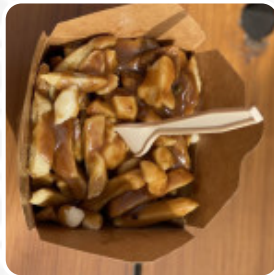

Here you can find the [menu](#) of The Sugar Shack in 70 Mile House. At the moment, there are 15 courses and drinks on the menu. You can inquire about *changing offers* via phone. What [User](#) likes about The Sugar Shack:

The Sugar Shack at 70 mile is a must stop ! The food is great ! my husband and I share the smoked meat sandwich and the poutine. Addicted to their coffee! Can't leave without the maple syrup and maple sugar. Might be drooling right now thinking of all of it ... [read more](#). You can use the WiFi of the place at no extra cost, And into the accessible spaces also come clientele with wheelchairs or physiological disabilities. If the weather conditions are right, you can also be served outside. What [User](#) doesn't like about The Sugar Shack:

Terribly overpriced. $48.00 for four very small sandwiches. Poutine was good on my last visit. All four of our sandwiches came with pickle end pieces. Not sure if you save them for out of towners or a freaky coincidence.

Cant say i will be returning. [read more](#). For quick hunger in between, The Sugar Shack from 70 Mile House provides **tasty sandwiches, healthy salads, and other treats**, as well as cold and hot beverages, It's worth mentioning that the typical Canadian dishes are well received by the guests of the local. If you decide to come for breakfast, you are offered a hearty brunch, With the **catering service** from The Sugar Shack in 70 Mile House, the meals can be eaten at home or at the celebration.