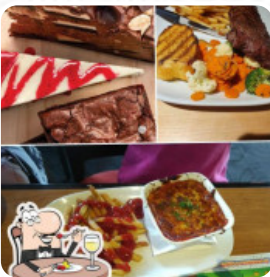

A complete menu of Boston [Pizza](#) from Sylvan Lake covering all 17 meals and drinks can be found here on the card. For changing offers, please get in touch via phone or use the contact details provided on the website. What [Bruce Christensen](#) likes about Boston Pizza:

Quiet day, Finally a day of Rain in Central Alberta. BOSTON [PIZZA](#) IN SYLVAN LAKE IS A GREAT PLACE TO DINE. Service: Dine in Meal type: Lunch Price per person: CA$10–20 Food: 5 Service: 5 Atmosphere: 5 [read more](#). You can use the WLAN of the restaurant at no extra cost, Depending on the weather, you can also sit outside and eat. The rooms on site are accessible, and therefore no problem for customers with wheelchairs or physiological limitations. What [Adam](#) doesn't like about Boston Pizza:

Been coming here for 15 years and it seems all of a sudden the service has gone to the wayside. Will sit you where they want, despite the table you want being open. [read more](#). During a meal, a good drink is essential. In this **gastropub**, you not only get delicious meals from the menu but also a comprehensive and particularly good diversity of good beers and other alcoholic beverages that go well with the food, The original **Canadian dishes** are well received by the visitors of the local. Furthermore, you'll find delicious American menus, like for instance burgers and grilled meat on the menu, there are also *fine vegetarian dishes* in the menu.