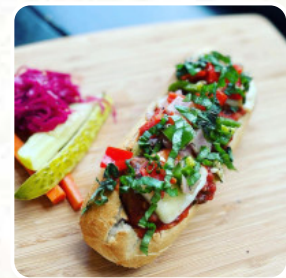

Here you can find the [menu](#) of [Land Sea Brewing Company](#) in Courtenay. At the moment, there are 13 courses and drinks on the menu. You can inquire about *seasonal or weekly deals* via phone. What [User](#) likes about Land Sea Brewing Company:

We really enjoyed our visit to the land of Sea Brewery. Friendly service and fantastic beer. We loved seasonal salad and chicken and roasted pineapple nachos were the best I ever had. I also loved the raspberry acid beer, strange first, but I had a second glass. Anyway, be back. Very recommended. [read more](#). What [User](#) doesn't like about Land Sea Brewing Company:

service was friendly. the server checked a few things with the kitchen. I had chips and salsa with Adobo chicken and the person I was with had the beef-Bulgogi peel. I tasted excellent and had no negative reaction to eat. [read more](#). Land Sea Brewing Company is renowned for its **typical Canadian plates**, which are prepared with products typical of the country, and you have the opportunity to try delicious American dishes like **Burger or Barbecue**. Even South American fresh fish, meat, as well as corn and rice are cooked here.