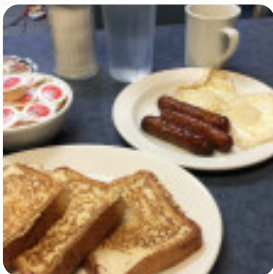

On this webpage, you can find the complete menu of Husky Travel Centre from [Swift Current](#). Currently, there are 17 courses and drinks up for grabs. For **seasonal or weekly deals**, please contact the restaurant owner directly. You can also contact them through their website. What [User](#) likes about Husky Travel Centre: I was impressed the first time by how the salad looked and tasted. As a truck driver it is difficult to find healthy food. Second time was the same experience. The waitress actually remembered me and what I ate before... [read more](#). The rooms on site are wheelchair accessible and can also be used with a wheelchair or physiological disabilities, Depending on the weather conditions, you can also sit outside and be served. What [User](#) doesn't like about Husky Travel Centre:

It started with the waitress - she seemed dead. Didn't know how to smile and I had to ask for a spoon for my tea which the water wasn't even hot enough to melt the honey I put in. Then while eating my beef dip, I found 2 hairs in it. Very gross. And the broccoli cheese soup wasn't hot enough to melt the grated cheese put on top. Very disappointing. Will never return to the restaurant. [read more](#). In the morning, a diverse brunch is offered at Husky Travel Centre in Swift Current that you can sample according to your mood, Furthermore, the customers of the restaurant enjoy the large variety of the differing coffee and tea specialities that the restaurant has available. The environment of the *typical American diner* creates a unique experience, It's worth mentioning that the versatile **Canadian dishes** are well received by the visitors of the establishment.