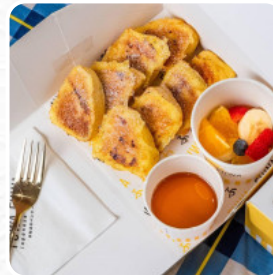

Fuwa Fuwa Japanese Pancakes - Bloor Menu

<https://menulist.menu>
408 Bloor St W, Toronto, Canada
(+1)6476182868

A complete [menu](#) of Fuwa Fuwa Japanese Pancakes - Bloor from Toronto covering all 17 meals and drinks can be found here on the card. For changing offers, please get in touch via phone or use the contact details provided on the website. What [User](#) likes about Fuwa Fuwa Japanese Pancakes - Bloor: I came here with the expectation that this place was a novelty, social media dessert place, but their fluffy soufflé pancakes were amazing. Only a solid dessert experience all around. You really fill out so you can plan your visit to this place. [read more](#). What [User](#) doesn't like about Fuwa Fuwa Japanese Pancakes - Bloor: I came here with friends when the store was empty. It takes a while for them to cook the pancakes, around ~20 minutes. The staff was very friendly and the restaurant is very cute. The portions is big so I suggest to share, especially with the amount of sugar these have. The first couple bites is good but without the sauce the pancake does not taste that good. This is an ?instagram foodie trap? place where the present... [read more](#). For breakfast, you can enjoy a *rich brunch* at Fuwa Fuwa Japanese Pancakes - Bloor, as much as you want, Furthermore, the **sugar-sweet treats** of this local sparkle not only on children's plates and in children's eyes. The preparation of the meals is done authentically Asian, The successful fusion of different menus with fresh and partially daring products is highly valued by the customers - a nice example of Asian Fusion.