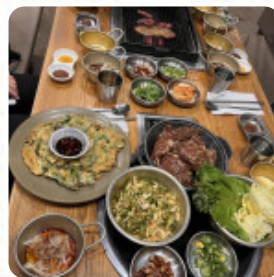

Kobi Korean Bbq Menu

<https://menulist.menu>
100 Steeles Ave W, L4J 7Y1, Thornhill, Canada
+19055971548 - <http://www.kobikoreanbbq.com/>

On this homepage, you can find the *complete [menu](#)* of *Kobi Korean Bbq* from Thornhill. Currently, there are **17** menus and drinks up for grabs. For changing offers, please contact the owner of the restaurant directly. You can also contact them through their website. What [User](#) likes about Kobi Korean Bbq: fresh vegetables and meat with tons of beside meals. Child servers are bonus. would recommend them for all inmates, including formal eating. the firm with the family really enjoyed it. [read more](#). The restaurant also offers the possibility to sit outside and eat in pleasant weather. What [User](#) doesn't like about Kobi Korean Bbq: Nice to have a place with an outdoor grill, but the service and food are only okay. It's also annoying that they start cooking all your meat for you when they think you are eating too slow. If you choose to order the spicy chicken/squid with the melting cheese ring, I haggler suggest you add noodles or more rice cake to the dish. It makes it that much yummier. [read more](#). The Kobi Korean Bbq from Thornhill dishes out various [flavorful seafood](#) dishes, Also, fans of **Korean cuisine** will be fully satisfied at the restaurant with menus like Bap, Kimchi or Jjigae. In addition, you can order fresh grilled grill goods.

BEEF

EGG

TRAVEL

VEGETABLES

SEAFOOD

KIMCHI

CHEESE

CHICKEN