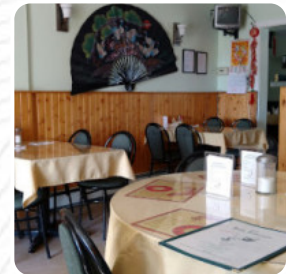

A complete menu of H K Jade Express from Thunder Bay covering all 18 dishes and drinks can be found here on the food list. For **seasonal or weekly deals**, please get in touch via phone or use the contact details provided on the website. What [User](#) likes about H K Jade Express:

Loved the Jade experience. The chef was so accommodating for special dietary needs. The chicken and tomatoes dish is out of this world. A cozy clean environment with all the Chinese options one could ask for. Will return often! [read more](#). In beautiful weather you can even eat in the outdoor area. What [User](#) doesn't like about H K Jade Express:

Was decent, many years ago....now I think they use squirrel as chicken....Clean it up, be nice to your customers or stop cooking greasy assed garbage....You fail hard...run away people! Wish I could give u zero stars. [read more](#). A visit to H K Jade Express is particularly valuable due to the extensive range of coffee and tea specialties, for breakfast they serve a **extensive breakfast** here. There are also light Mediterranean meals on the menu, Many guests find it particularly great that they can try the *versatile, tasty Chinese cuisine*.