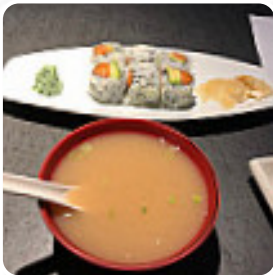

Japan Sushi Menu

<https://menulist.menu>

8840 210 St | # 403, Langley City, British Columbia V1M 2Y2, Canada
+16048827548 - <http://www.japansushi.ca/>