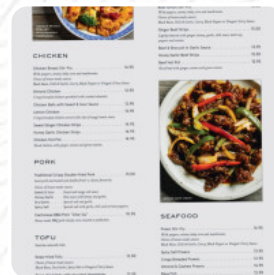

On this website, you can find the [complete menu](#) of Woking Dragon Chop Suey House from Maple Ridge. Currently, there are 18 menus and drinks up for grabs. For *changing offers*, please contact the owner of the restaurant directly. You can also contact them through their website. What [Jenn Crook](#) likes about Woking Dragon Chop Suey House:

I've always enjoyed this place. My family and I have been enjoying food here since they opened. The lettuce wraps are my all time favorite. Saw some strange reviews complaining about soy sauce quantities, etc, never had such an experience. Will continue to enjoy a meal here from time to time. [read more](#). What [User](#) doesn't like about Woking Dragon Chop Suey House:

Will accommodate for gluten free. But have made mistakes in the past and given me clearly glutened noodles. So although they have the options I'm still cautious. [read more](#). In the kitchen of Woking Dragon Chop Suey House in Maple Ridge, typical **Asian spices scrumptious traditional courses** are prepared, Besides, the successful blend of different menus with new and sometimes adventurous products is appreciated by the customers - a beautiful case of Asian Fusion. visitors particularly appreciate the **versatile, delicious Chinese cuisine**.