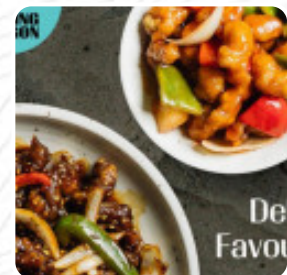

On this website, you can find the [complete menu](#) of Woking Dragon Chop Suey House from Maple Ridge. Currently, there are 18 menus and drinks up for grabs. For *changing offers*, please contact the owner of the restaurant directly. You can also contact them through their website. What [Jenn Crook](#) likes about Woking Dragon Chop Suey House:

I've always enjoyed this place. My family and I have been enjoying food here since they opened. The lettuce wraps are my all time favorite. Saw some strange reviews complaining about soy sauce quantities, etc, never had such an experience. Will continue to enjoy a meal here from time to time. [read more](#). What [User](#) doesn't like about Woking Dragon Chop Suey House:

Will accommodate for gluten free. But have made mistakes in the past and given me clearly glutened noodles. So although they have the options I'm still cautious. [read more](#). In the kitchen of Woking Dragon Chop Suey House in Maple Ridge, typical **Asian spices scrumptious traditional courses** are prepared, Besides, the successful blend of different menus with new and sometimes adventurous products is appreciated by the customers - a beautiful case of Asian Fusion. visitors particularly appreciate the **versatile, delicious Chinese cuisine**.