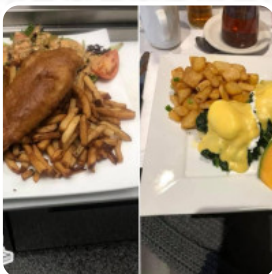

A complete [menu](#) of Le St Bazile from Saint-Basile-le-Grand covering all 17 menus and drinks can be found here on the menu. For *seasonal or weekly deals*, please get in touch via phone or use the contact details provided on the website. What [User](#) likes about Le St Bazile:

Very good family restaurant. Super good service, good food and prices. This is really affordable! Type of meal: Other price per person: CA$70–80 Food: 5 Service: 5 Atmosphere: 4 Recommended dishes: Assiette Souvlaki Au Porc Ou Au Poulet, Soup Won Ton [read more](#). The diner and its rooms are wheelchair accessible and thus usable with a wheelchair or physiological limitations, Depending on the weather conditions, you can also sit outside and eat. What [User](#) doesn't like about Le St Bazile:

The service was very long to receive a dish resembling more than a soup than a sauce with a piece of meat ordering the blue the only thing I advise you to go your turn for this restaurant Food: 1 Service: 1 Ambiance: 2 [read more](#). Experience in Le St Bazile from [Saint-Basile-le-Grand](#) the **diversity of scrumptious Chinese cuisine**, authentically cooked in a wok, and you may look forward to the fine classic seafood cuisine. The [dishes are prepared authentically Asian](#), The versatile Canadian meals are well received by the customers of the restaurant.