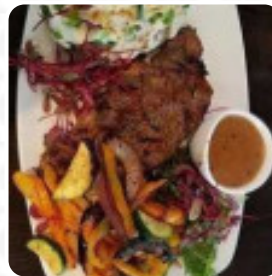

Le Belvédère Menu

<https://menulist.menu>

155 Chemin Sainte-Anne A, Sorel-Tracy, QC J3P 6J7, Canada
+14508557555 - <http://www.lebelvedere.quebec/>