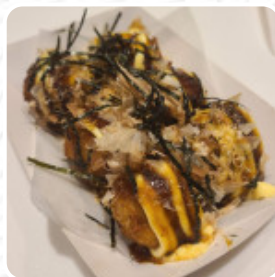

On this website, you can find the [complete menu](#) of Flaming Kitchen from North York Industrial. Currently, there are 1 menus and drinks available. For changing offers, please contact the restaurant owner directly. You can also contact them through their website. What [User](#) likes about Flaming Kitchen:

We ordered the spicy beef udon with mushroom and kimchi as well as the spicy beef rice. Both dishes were very flavourful and served on a cast iron bowl which kept the food very hot. Loved the experience and the food. I am writing this the next day and already craving it again. We also got the spicy popcorn chicken which was delicious.

The perfect amount of flavour and breading. Now craving that as well. Would repeat... [read more](#). Flaming Kitchen from North York Industrial is a cozy café, where you can enjoy a snack or cake with a steaming coffee or a hot chocolate, Many visitors are especially impressed by the **versatile, delicious Chinese cuisine**. The **Asian fusion cuisine** is also an important part of Flaming Kitchen. Anyone who finds the normal and generally known meals too ordinary can here approach with a willingness to experiment and try some exciting combination of ingredients consume, The meals are usually prepared for you *fast and fresh*.