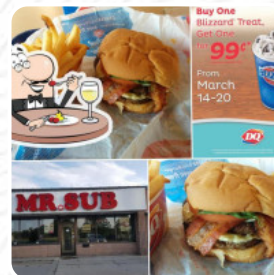

A comprehensive [menu](#) of Dairy Queen from Napanee covering all 19 meals and drinks can be found here on the card. For seasonal or weekly deals, please get in touch via phone or use the contact details provided on the website. What [User](#) likes about Dairy Queen:

Never eat food here, but love the sundaes and Blizzards. Great for kids, have a ball pit for the little ones. Easy to get to and just off the highway. LOVE their cakes. [read more](#). In beautiful weather you can even eat in the outdoor area, And into the accessible spaces also come guests with wheelchairs or physiological disabilities.

What [User](#) doesn't like about Dairy Queen:

We like to hit dq after a movie so the kids can eat and play but the play room has been so cold we havent gone. Also manager tends to b a bit mouthy and rude to her workers in front of customers...very unprofessional [read more](#). If you're in a hurry and need something quick, you can get delectable **Fast-Food dishes just the way you like it** from Dairy Queen in Napanee, prepared for you in short time, The guests of the establishment are also thrilled with the large selection of various **coffee and tea specialities** that the restaurant offers.