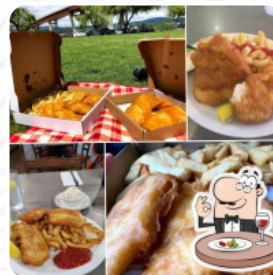

The Wee Chippie Menu

<https://menulist.menu>

32081 Lougheed Hwy | Unit a, Mission, British Columbia V2V 1B7, Canada, Mission,
(+1)6042891998 - <http://www.theweechippie.ca/>

On this homepage, you can find the complete menu of The Wee Chippie from Mission,. Currently, there are 19 courses and drinks available. For *changing offers*, please contact the owner of the restaurant directly. You can also contact them through their website. What User likes about The Wee Chippie:

This is our favourite place on the lower mainland for fish and chips. We usually go for lunch when we're over in Mission for any reason. The lunch special is all you can eat for a very reasonable price and includes coffee. They serve three pieces of cod for the special and when you're down to one piece, they ask if they can throw another couple of pieces on for you, so it's hot when it comes. I've only once asked for... [read more](#). As a visitor, you can use the WLAN of the establishment at no extra cost, And into the accessible rooms also come customers with wheelchairs or physical limitations. What User doesn't like about The Wee Chippie:

The second time we ordered take away and it was the worst fish and chips experience we have ever experienced. The cod was dripping from grease, it was incredibly bitter, the fries overcooked and greasy a... [read more](#). A visit to The Wee Chippie becomes even more rewarding due to the comprehensive range of **coffee and tea specialties**, It shows that the typical **Canadian meals** are well received by the customers of the establishment. Moreover, there are a wealth of classically British meals on the list that will evoke nostalgic feelings in every Brit abroad, and you can look forward to the delicious classic [seafood](#) cuisine.