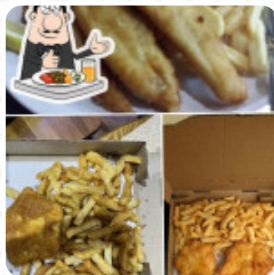

The Wee Chippie Menu

<https://menulist.menu>

32081 Lougheed Hwy | Unit a, Mission, British Columbia V2V 1B7, Canada, Mission,
(+1)6042891998 - <http://www.theweechippie.ca/>