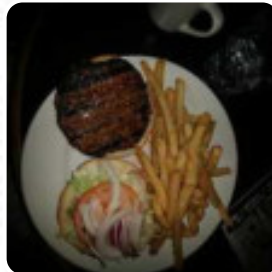

A complete [menu](#) of Bankrupt Social Spot from Abbotsford covering all **18** courses and drinks can be found here on the card. For seasonal or weekly deals, please get in touch via phone or use the contact details provided on the website. What [User](#) likes about Bankrupt Social Spot:

Absolutely the best Chicken Caesar Wrap I have ever had! The chicken was hot and the salad was cold- this sounds logical but these wraps are usually cold chicken and warm salad! The price is awesome! The music was good, different sports on the TV's to choose from and they have a pool table. I absolutely recommend! [read more](#). The restaurant and its premises are wheelchair accessible and thus reachable with a wheelchair or physical limitations, Depending on the weather conditions, you can also sit outside and be served. What [User](#) doesn't like about Bankrupt Social Spot:

We had lunch on mothers day and the waitress serving us gave us the bill while were still eating. I just started eating my food and she already put the bill on the table. I feel like were being rushed. Plus the cocktail taste terrible. The employee needs training [read more](#). Bankrupt Social Spot from Abbotsford is a suitable bar to *have a beer after work*, and hang out with friends, This sports bar is a popular hangout for visitors who enjoy watching the latest games or races on the big TV while enjoying food and drinks. Customers of the Bankrupt Social Spot like the versatile **Canadian** dishes as well.