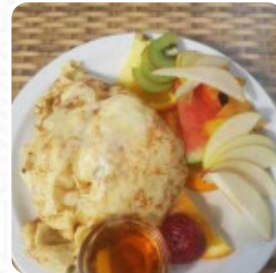

Here you can find the [menu](#) of Musee du chocolat de la confiserie de Bromont in [Bromont](#). At the moment, there are 17 meals and drinks on the food list. You can inquire about *seasonal or weekly deals* via phone. What [User](#) likes about Musee du chocolat de la confiserie de Bromont:

Ate one of the daily specials: chicken crepe and a salad with balsamic chocolate dressing. Portion was more than enough for lunch. The semi-sweet hit chocolate was perfection in a cup! [read more](#). The place also offers the possibility to sit outside and have something in beautiful weather. What [User](#) doesn't like about Musee du chocolat de la confiserie de Bromont:

we did not like the inappropriate expensive coffee, which was rather a hot chocolate with a little taste of coffee. no time to get a statement about it, one of them was replaced by a similar. we would only adapt our expectations to chocolate, sugar and sweetness there. if we ever try again. [read more](#). A visit to Musee du chocolat de la confiserie de Bromont becomes even more rewarding due to the comprehensive diversity of coffee and tea specialties, The traditional **Canadian dishes** are well received by the customers of the local. If you decide to come for breakfast, a versatile brunch is ready for you, The **tasty** desserts of the restaurant also shine not only in the eyes of our little guests.