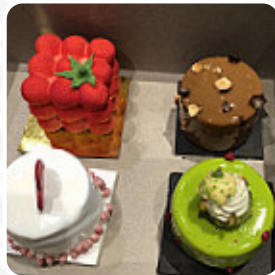

A comprehensive [menu](#) of Gold Cherry Bakery from Mississauga covering all 17 courses and drinks can be found here on the card. For **seasonal or weekly deals**, please get in touch via phone or use the contact details provided on the website. What [User](#) likes about Gold Cherry Bakery:

have a beautiful cake that looked amazing and enjoyed! funfetti cake with butter cream icing under the fondant - was super. the detail was perfect and very appreciated by my son for his 20th birthday! I would definitely recommend and order again! thank you shannon! [read more](#). In beautiful weather you can even eat and drink in the outdoor area, and there is no-charge WiFi. What [User](#) doesn't like about Gold Cherry Bakery:

#Waste of money#Worst cake ever i got.#3 times more money than any other place and still not taste I am so embarrassed in front of my friends to get a such a worst and taste less cake. please don't waste your money to this place. The Gold Cherry Bakery from Mississauga serves *meals* that you can find all over Europe, Furthermore, you can get sweet treats, cake, simple snacks and chilled refreshments and hot drinks here. No matter the occasion - a party - the in-house catering makes it easy to enjoy the food from Gold Cherry Bakery in your own four walls, Likewise, the customers of the establishment prefer the large selection of various [coffee and tea specialities](#) that the restaurant provides.