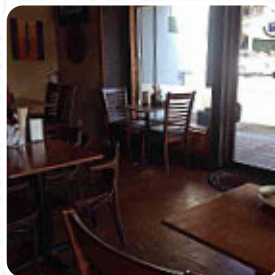

Here you can find the menu of Dt Pho Coffee Vietnamese Noodle House in [Pitt Meadows](#). At the moment, there are 18 dishes and drinks on the food list. You can inquire about **seasonal or weekly deals** via phone. What [User](#) likes about Dt Pho Coffee Vietnamese Noodle House:

I can't believe I have never tried this place before. Got pho and hot and sour [seafood](#) soup on the way to night shift. Excellent! Broth is delicious, i asked for extra sprouts, and sauces, they included everything with no mistakes. Friendly staff and decent prices. I will be back for sure. [read more](#). What [User](#) doesn't like about Dt Pho Coffee Vietnamese Noodle House:

eating is really great, it's pretty hit or miss, but if it's done right, it's phenomenal, but if it's done wrong, it's sub par to put it nice. in my experience, when one of the girls works, it is more common than not quite good, but when the man works with the glasses, it is terrible bad customer service lacking on the wall and quality and extremely rude in all honesty the image is of a order of wings, that is the hu... [read more](#). Dt Pho Coffee Vietnamese Noodle House from Pitt Meadows is a snug café, where you can enjoy a snack or cake with a steaming coffee or a hot chocolate, Furthermore, the customers love the creative combination of different menus with new and partially experimental products - a good example of successful **Asian Fusion**. The meals are prepared according to typical Asian style, The barbecue is freshly *prepared* here on an open flame.