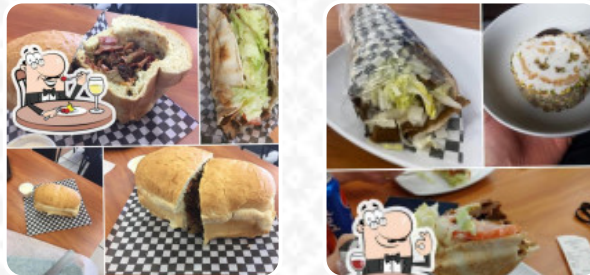

A [comprehensive menu](#) of Famous Donair from Sherwood Park covering all **17** menus and drinks can be found here on the menu. For *seasonal or weekly deals*, please get in touch via phone or use the contact details provided on the website. What [User](#) likes about Famous Donair:

you have to choose the donairs. a small hidden gem at the end of a strip-mall in the sherwood park. the inner is basic, but eating is great. we ordered three donairs, two bark meats, one huh with one side of pommies. both donairs came packed with plenty of meat and vegetables in a soft pita. the sauces on the donairs had a great taste. the fries themselves were beautifully seasoned and well roasted. it is all made rig... [read more](#). The diner and its premises are wheelchair accessible and thus reachable with a wheelchair or physical limitations. What

[User](#) doesn't like about Famous Donair:

if they donairs buy anywhere else, they waste their money. famous donair is the best place to feed their face. not only big donairs, but the rest of the menu is also the second to none. even if they are extremely busy, quality never suffers. So they take it from a fat man, here is to get her to eat. [read more](#). If you're in a rush, you can get tasty **Fast-Food meals to your taste** from Famous Donair in Sherwood Park, freshly prepared for you in few minutes.