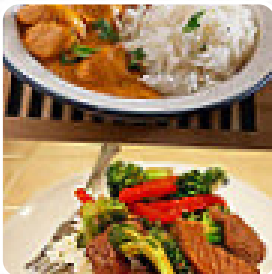

A complete [menu](#) of Esso Family from Grassland covering all 18 courses and drinks can be found here on the food list. For changing offers, please get in touch via phone or use the contact details provided on the website.

What [User](#) likes about Esso Family:

surprising dug and not overpriced like most places was waitress friendly like the hell and the atmosphere was relax (very comfortable stands/seat) we were very sceptical, but so glad that we stopped here when we trucker by daily truckers that is of color the best restaurant on this highway (el dorado is in comparison terrible) they have even a good choice! [read more](#). The restaurant and its rooms are wheelchair accessible and thus

reachable with a wheelchair or physiological limitations. What [User](#) doesn't like about Esso Family:

we ordered a few days ago pizza, just as we have done for years on regular basis. we always have these one of the better places to get pizza, but something has really changed the crust was dry and hard and the cheese they are now using is not good at all. we will try again with hopes that the ding will change to the way it was. I sent a private message to the day we ordered, but no reply received. [read more](#). Esso Family from Grassland is popular for its [mouth-watering burgers](#), to which delicious fries, salads and other sides are offered, You'll find delicious *South American* cuisine also in the menu. If you decide to come for breakfast, a versatile brunch is ready for you,

One also prepares menus finely and freshly with typical Indian spices.