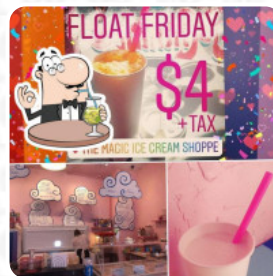

## ***The Magic Ice Cream Shoppe Menu***

<https://menulist.menu>

Elora Street South, Harriston I-N0G 1Z0, Canada

+15196044935 - <https://themagicicecreamshoppe.com>

Here you can find the [menu](#) of *The Magic Ice Cream Shoppe* in [Harriston](#). At the moment, there are 13 courses and drinks on the food list. You can inquire about changing offers via phone. What [User](#) likes about The Magic Ice Cream Shoppe:

The best homemade waffles we've ever had! An amazing selection of delicious ice cream. My boys and I loved our trip to the Magic Ice Cream Store on our way home from the cottage. We will definitely stop again!! [read more](#). The diner is accessible and can therefore also be used with a wheelchair or physical limitations, Depending on the weather, you can also sit outside and eat. What [User](#) doesn't like about The Magic Ice Cream Shoppe:

# *The Magic Ice Cream Shoppe Menu*