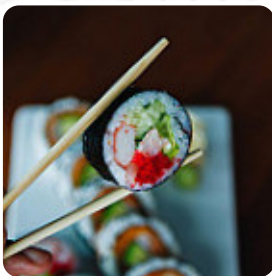

Here you can find the [menu](#) of Sushi Shop in Ottawa. At the moment, there are **5** dishes and drinks on the food list. You can inquire about **seasonal or weekly deals** via phone. What [User](#) likes about Sushi Shop: I ordered this for dinner and it was the best sushi I have ever had! I didn't care much for the miso soup but that's just a personal preference. I will 100% be getting this again and recommending to all my friends! 10/10!! [read more](#). What [User](#) doesn't like about Sushi Shop:

I ordered a grilled chicken mango poké bowl (plus avocado, ucumber, lettuce and rice) last night. One would have expected there to be a reasonable amount of mango, given the name of the bowl. In fact, there was a miniscule amount of mango, maybe 1 teaspoon worth, at the most, and it was cut up into tiny pieces and buried under the rice. There was an equal amount of avocado and I don't think that I found any cucumber... [read more](#).

In Ottawa, traditional courses are prepared in the kitchen of Sushi Shop with original Asian spices delicious, Typically, the meals are prepared for you in a short time and fresh. But the undisputed highlight of this establishment is the fine *Sushi such as Maki and Te-Maki*, Besides, the successful blend of different dishes with new and partially adventurous ingredients is appreciated by the visitors - a beautiful case of Asian Fusion.