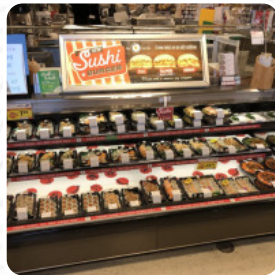

Sushi N Menu

<https://menulist.menu>
7355 Bayview Ave, Markham I-L3T 5A6, Canada
+19055130028 - <https://www.bentosushi.com/>