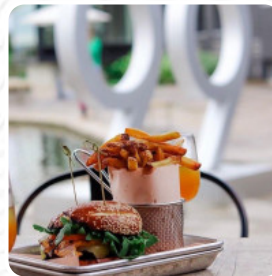

Here you can find the [menu](#) of The Whisky Patio At Wayne Gretzky Estates in Niagara On The Lake. At the moment, there are **17** dishes and drinks on the menu. You can inquire about *seasonal* or *weekly deals* via phone.

What [User](#) likes about The Whisky Patio At Wayne Gretzky Estates:

Just a quick jaunt to NOTL to visit one of the finest wineries around. Had our sites set on the whisky sours but had to try the new vodka and opted for Caesars instead. Add in the hot chocolate with Gretzky's cream and we were in heaven. Just a couple of drinks and we went! A great place to unwind. [read more](#). What [User](#) doesn't like about The Whisky Patio At Wayne Gretzky Estates:

we loved the atmosphere and the place that was great for children and grandparents alike. the outside terrace has been equipped with heating that made it pleasant despite cold temperatures. the skating terrace was great.

the food was not worth money. it was quite overpriced for drinks and meals. the family complained about everything that was excessively spicy. that was pleasant. [read more](#). The Whisky Patio At Wayne Gretzky Estates from Niagara On The Lake is a suitable bar to a drink after work, and sit with friends or alone, Also, the

drinks menu at this place is exceptional and offers a significant and varied assortment of both local and international beers, which are definitely worth a try. Even if you're only not so much hungry, you can still treat yourself to one of the tasty **sandwiches**, a small salad or another snack, and you can try delicious American dishes like Burger or Barbecue.