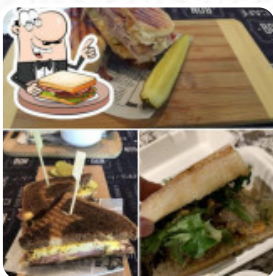

Here you can find the menu of The Carvery Sandwich Shop in Surrey. At the moment, there are **19** dishes and drinks on the card. You can inquire about changing offers via phone. What [Adam Maginn](#) likes about The Carvery Sandwich Shop:

Amazing food great prices Vegetarian options: It's always nice to see restaurants remember us vegetarians
Service: Take out Meal type: Lunch Price per person: CA$10–20 [read more](#). The restaurant offers complimentary WLAN for its visitors, Depending on the weather conditions, you can also sit outside and be served. The premises on site are accessible, and therefore no problem for clientele with wheelchairs or physical limitations.

What [Jason Kaler](#) doesn't like about The Carvery Sandwich Shop:

Have a mango allergy and couldn't substitute sauce. Been coming here for 2 years and never experienced this. Definitely will not be returning along with friends and family. [read more](#). The restaurant also offers its customers a *catering service*, For a snack in between, the tasty **sandwiches**, healthy salads, and other snacks are suitable. Look forward to the enjoyment of tasty vegetarian dishes, Moreover, you save time with the diversity of already finished delicacies, without having to accept losses of pleasure.