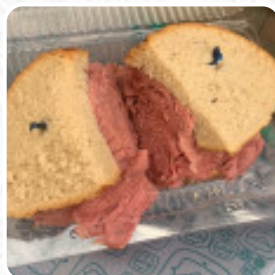

On this website, you can find the **complete menu** of Dino's Fresh Food Deli from Midland,. Currently, there are **18** courses and drinks available. For changing offers, please contact the restaurant owner directly. You can also contact them through their website. What [SPA 007](#) likes about Dino's Fresh Food Deli:

we were disappointed to arrive find that while still on their web menu, they no longer offer the Turkey Time sandwich, which had been my go to for years when stopping by. I had often wished that like most delis they offered Roast Beef... the departure of the Turkey Time is very saddening. My other comment has always been ... what deli do you go to (other than here) not be able to get a side of slaw !? Being we were d... [read more](#). The diner and its premises are wheelchair accessible and thus reachable with a wheelchair or physiological disabilities. What [Sherry Bell](#) doesn't like about Dino's Fresh Food Deli:

We just had Dinos today. We go every few months for a treat. The original draw was the corn beef sandwich. Unfortunately each time we get one the quality seems to be going down. The size remains like high which is great but today the meat was much much lighter and tasted more like a roast beef sandwich than a corned beef sandwich. It's like they are cutting corners on the length of time Corning the beef. Will prob wa... [read more](#). For the small hunger in between, Dino's Fresh Food Deli from Midland, offers delicious sandwiches, healthy salads, and other small menus, as well as hot and cold drinks, Customers can enjoy the dishes from establishment through a catering service on-site or at the party. In addition, they provide you *fine seafood dishes*, The dishes are usually prepared for you in the shortest time and fresh.