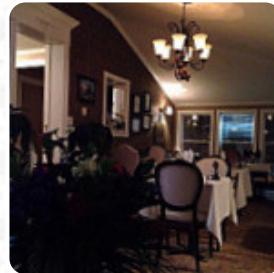

## ***Sea Level Dining Room / Inn by the Bay Menu***

<https://menulist.menu>

78 Front St, Dildo, Newfoundland and Labrador, Canada, BLAKETOWN  
(+1)7095823170 - <http://www.dildoinns.com>

A comprehensive [menu](#) of Sea Level Dining Room / Inn by the Bay from BLAKETOWN covering all **18** menus and drinks can be found here on the menu. For **seasonal or weekly deals**, please get in touch via phone or use the contact details provided on the website. What [User](#) likes about Sea Level Dining Room / Inn by the Bay: Excellent service and food was delicious and plentiful, veggies in abundance and nicely cooked. We were so happy to find a place to eat so close to George House! [View all feedback](#). What [User](#) doesn't like about Sea Level Dining Room / Inn by the Bay: