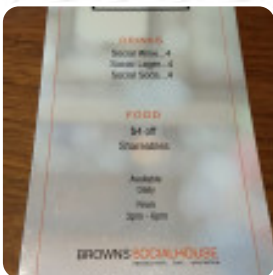

Browns Socialhouse Maple Ridge Menu

<https://menulist.menu>

20490 Lougheed Hwy, Maple Ridge I-V2X 2P8, Canada
(+1)6044570771 - <http://brownssocialhouse.com/maple-ridge>

On this site, you can find the *complete menu* of Browns Socialhouse Maple Ridge from Maple Ridge. Currently, there are **18** meals and drinks up for grabs. For **seasonal or weekly deals**, please contact the restaurant owner directly. You can also contact them through their website.

Browns Socialhouse Maple Ridge Menu

Alcoholic Drinks

SANGRIA

Side Dishes

PICKLES

Starters & Salads

FRENCH FRIES

Chicken

CRISPY CHICKEN

Mexican

TACOS

Chicken Wings

WINGS

Hot Drinks

TEA

Seafood And Grill Tacos