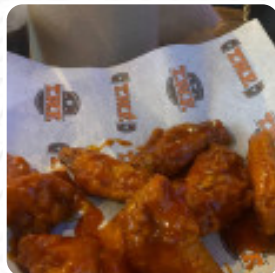

The place from Toronto offers **60 different menus and drinks** on [the card](#) at an average CA$22.