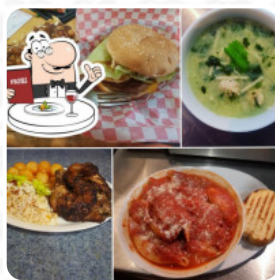

A Taste Of Europe Menu

<https://menulist.menu>

1335 Killarney Beach Rd, LOL 1W0, Lefroy, Canada

+17054562222 - <https://www.facebook.com/tasteofeuropelafroy/>

On this webpage, you can find the **complete menu** of **A Taste Of Europe** from Lefroy. Currently, there are **18** courses and drinks up for grabs. For *seasonal* or *weekly deals*, please contact the owner of the restaurant directly. You can also contact them through their website.

A Taste Of Europe Menu

Alcoholic Drinks

VODKA

Main Courses

LASAGNE

Starters & Salads

FRENCH FRIES

Chicken

Ingredients Used

BEEF

PORK MEAT

CHEESE

These Types Of Dishes Are Being Served

CHICKEN

PANINI

MEAT

PASTA

ICE CREAM

WRAP

BURGER

A Taste Of Europe Menu

A Taste Of Europe

1335 Killarney Beach Rd, L0L
1W0, Lefroy, Canada

Opening Hours:
Tuesday 11:00-19:00
Wednesday 11:00-19:00
Thursday 11:00-20:00
Friday 11:00-20:00
Saturday 11:00-20:00
Sunday 11:00-19:00