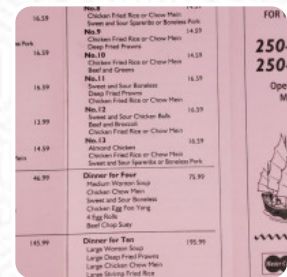

Polly's Cafe Menu

<https://menulist.menu>

4913 Keith Ave, Terrace, BC V8G 1K7, Canada
 +12506381848 - <http://pollys-cafe.edan.io/>

Here you can find the [menu](#) of Polly's Cafe in [Terrace](#). At the moment, there are **18** courses and drinks on the menu. You can inquire about **seasonal** or **weekly deals** via phone.