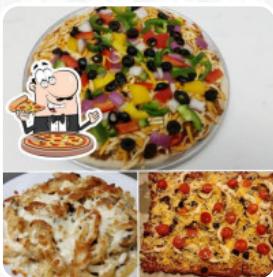

Here you can find the [menu](#) of Snowshoe Inn Cafe /craft Shop in Fort Providence. At the moment, there are **18** dishes and drinks on the card. You can inquire about **changing offers** via phone.