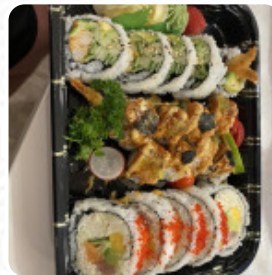

On this homepage, you can find the *complete* [menu](#) of Kuroneko Japanese Bistro from Maple Ridge. Currently, there are **18** menus and drinks up for grabs. For **seasonal or weekly deals**, please contact the restaurant owner directly. You can also contact them through their website.