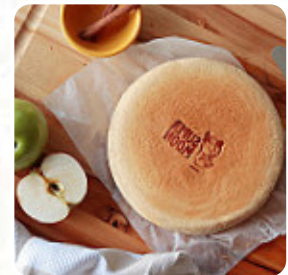

The Card of Supermoon Japanese Style Cheesecakes from Mississauga contains about **19** different dishes and drinks. On average, you pay for a dish / drink about CA$8.