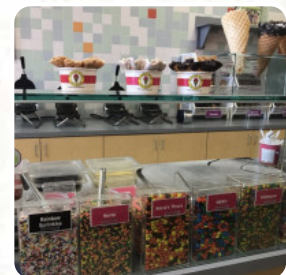

## ***Marble Slab Creamery Menu***

<https://menulist.menu>

13724 40 St NW, Edmonton, Canada

+17804247522 - <http://www.marbleslab.ca/>

**The Card of Marble Slab Creamery from Edmonton** includes about **19** different dishes and drinks. On average, you pay for a dish / drink about CA\$25.