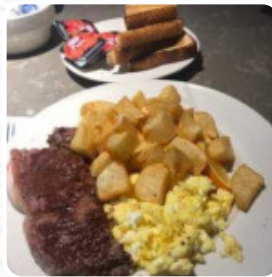

Here you can find the [menu](#) of *Irving Big Stop New Minas* in New Minas. At the moment, there are **19** menus and drinks on the card. You can inquire about **changing offers** via phone.