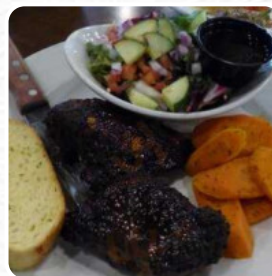

A complete [menu](#) of O #039;shea #039;s Eatery Ale House from [Drumheller](#) covering all **19** menus and drinks can be found here on the card. For **changing offers**, please get in touch via phone or use the contact details provided on the website.