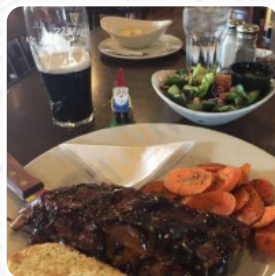

A complete [menu](#) of O #039;shea #039;s Eatery Ale House from [Drumheller](#) covering all **19** menus and drinks can be found here on the card. For **changing offers**, please get in touch via phone or use the contact details provided on the website.