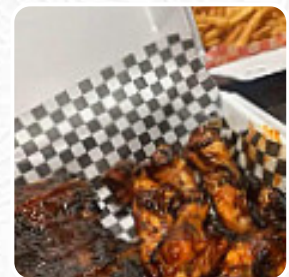

Big Bone Bbq Wicked Wings-whitby Menu

<https://menulist.menu>
701 Rossland Rd E, Whitby, Canada
+19054937427

Here you can find the [menu](#) of **Big Bone Bbq Wicked Wings-whitby** in Whitby. At the moment, there are **19** menus and drinks on the menu. You can inquire about *changing offers* via phone.

Big Bone Bbq Wicked Wings-whitby Menu

Salads

COLESLAW

Main Courses

NACHOS

Side Dishes

POTATO SKINS

Starters & Salads