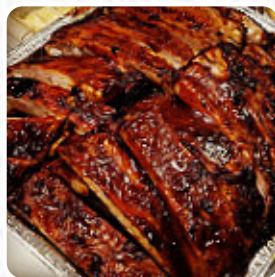

Big Bone Bbq Wicked Wings-whitby Menu

<https://menulist.menu>
701 Rossland Rd E, Whitby, Canada
+19054937427

Here you can find the [menu](#) of **Big Bone Bbq Wicked Wings-whitby** in Whitby. At the moment, there are **19** menus and drinks on the menu. You can inquire about *changing offers* via phone.

Big Bone Bbq Wicked Wings-whitby Menu

Salads

COLESLAW

Main Courses

NACHOS

Side Dishes

POTATO SKINS

Starters & Salads

FRENCH FRIES

Chicken Dishes

CHICKEN FINGERS

Beef Dishes

BRISKET

From The Grill

RIBS

Main