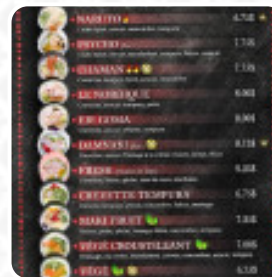

## ***Sushi World Restaurant Menu***

<https://menulist.menu>

55 Ch Canada, Edmundston, New Brunswick E3V 4Y6, Canada  
 (+1)5063531010 - <http://sushiworldrestaurant.ca/>

Here you can find the [menu](#) of [Sushi World Restaurant](#) in Edmundston. At the moment, there are 20 menus and drinks on the card. You can inquire about **changing offers** via phone.

## ***These Types Of Dishes Are Being Served***

FISH

CHICKEN

ICE CREAM

SOUP

PIZZA