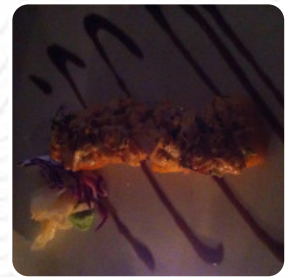

Here you can find the [menu](#) of **Sata Sushi** in Montréal. At the moment, there are **20** courses and drinks on the card. You can inquire about *changing offers* via phone.