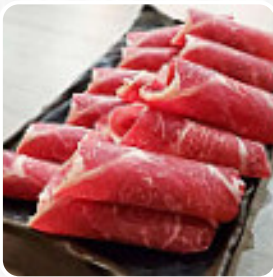

A comprehensive [menu](#) of Gokudo Shabu Shabu Hot Pot-burnaby from Burnaby covering all 20 courses and drinks can be found here on the food list.